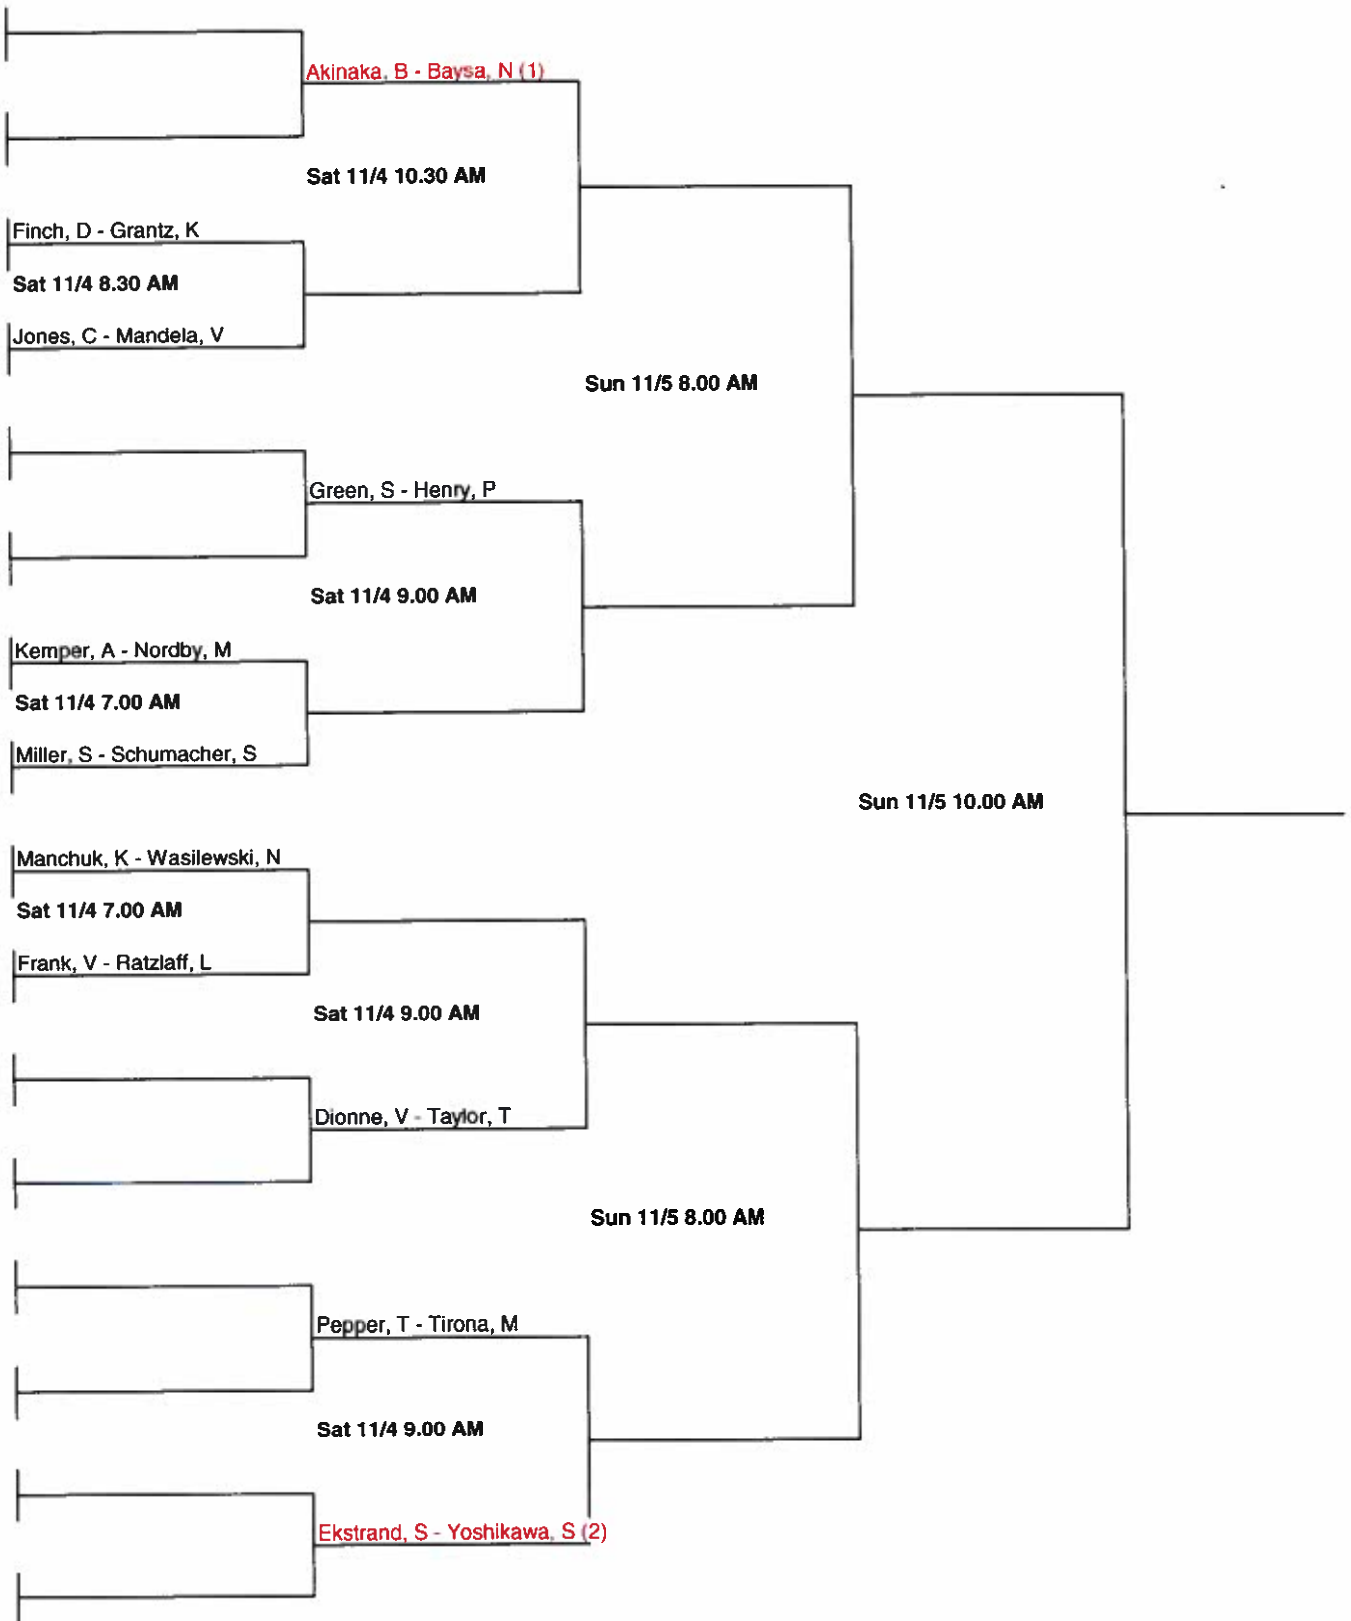

2017 WAILEA FALL DOUBLES, 7.0 MEN'S DOUBLES

2017 WAILEA FALL DOUBLES, MEN'S 8.0 DOUBLES

2017 WAILEA FALL DOUBLES, MEN'S 9.0 DOUBLES

2017 WAILEA FALL DOUBLES WOMEN'S 6.0 DOUBLES

2017 WAILEA FALL DOUBLES WOMEN'S 7.0 DOUBLES

Sun 11/5 1.00 PM

Lau, Jonathan - Pham, Catherine

Sat 11/4 1.00 PM

Prince, Scott - Prince, Gaela

Sun 11/5 3.00 PM

Fabry, Jaz - Dionne, Valerie

Sat 11/4 1.00 PM

Sakakihara, Scott - Cerizo, Charina