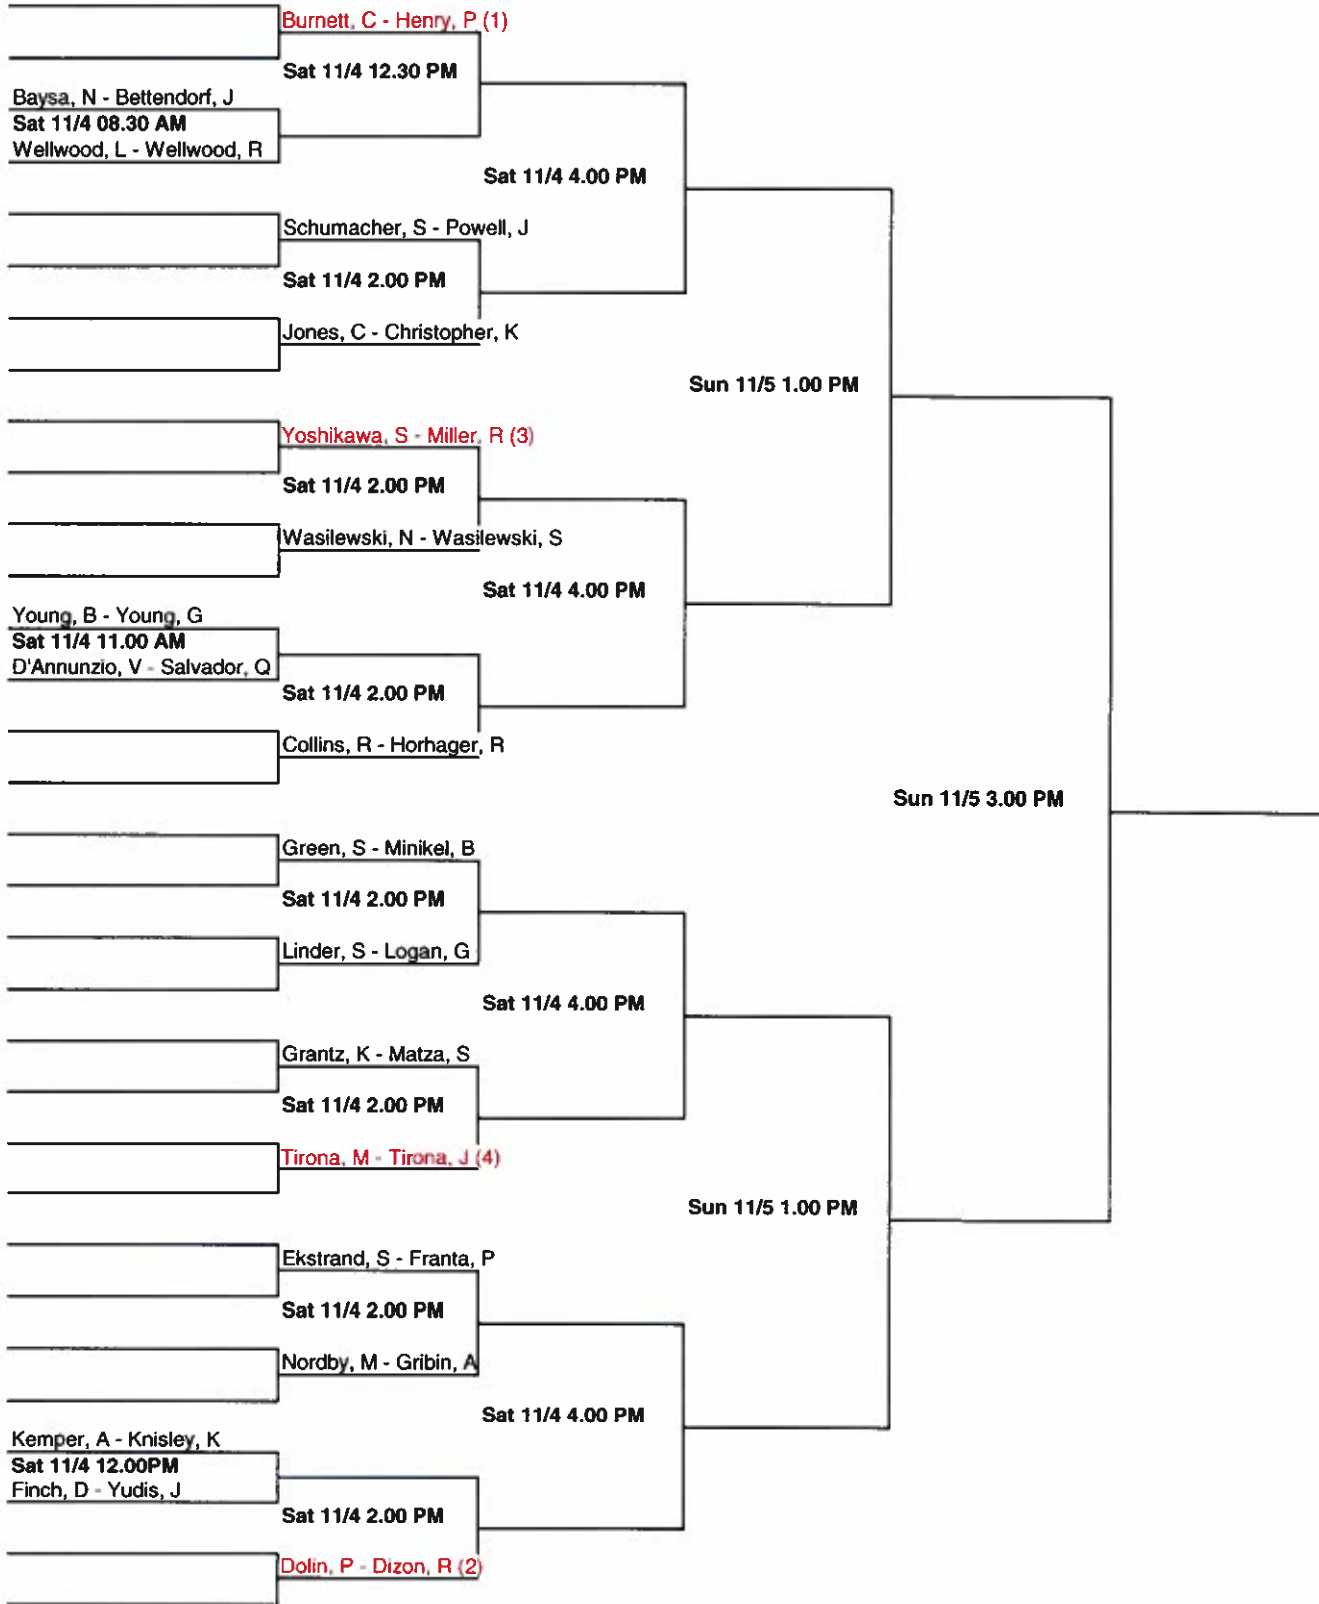

2017 WAILEA FALL DOUBLES, 7.0 MIXED