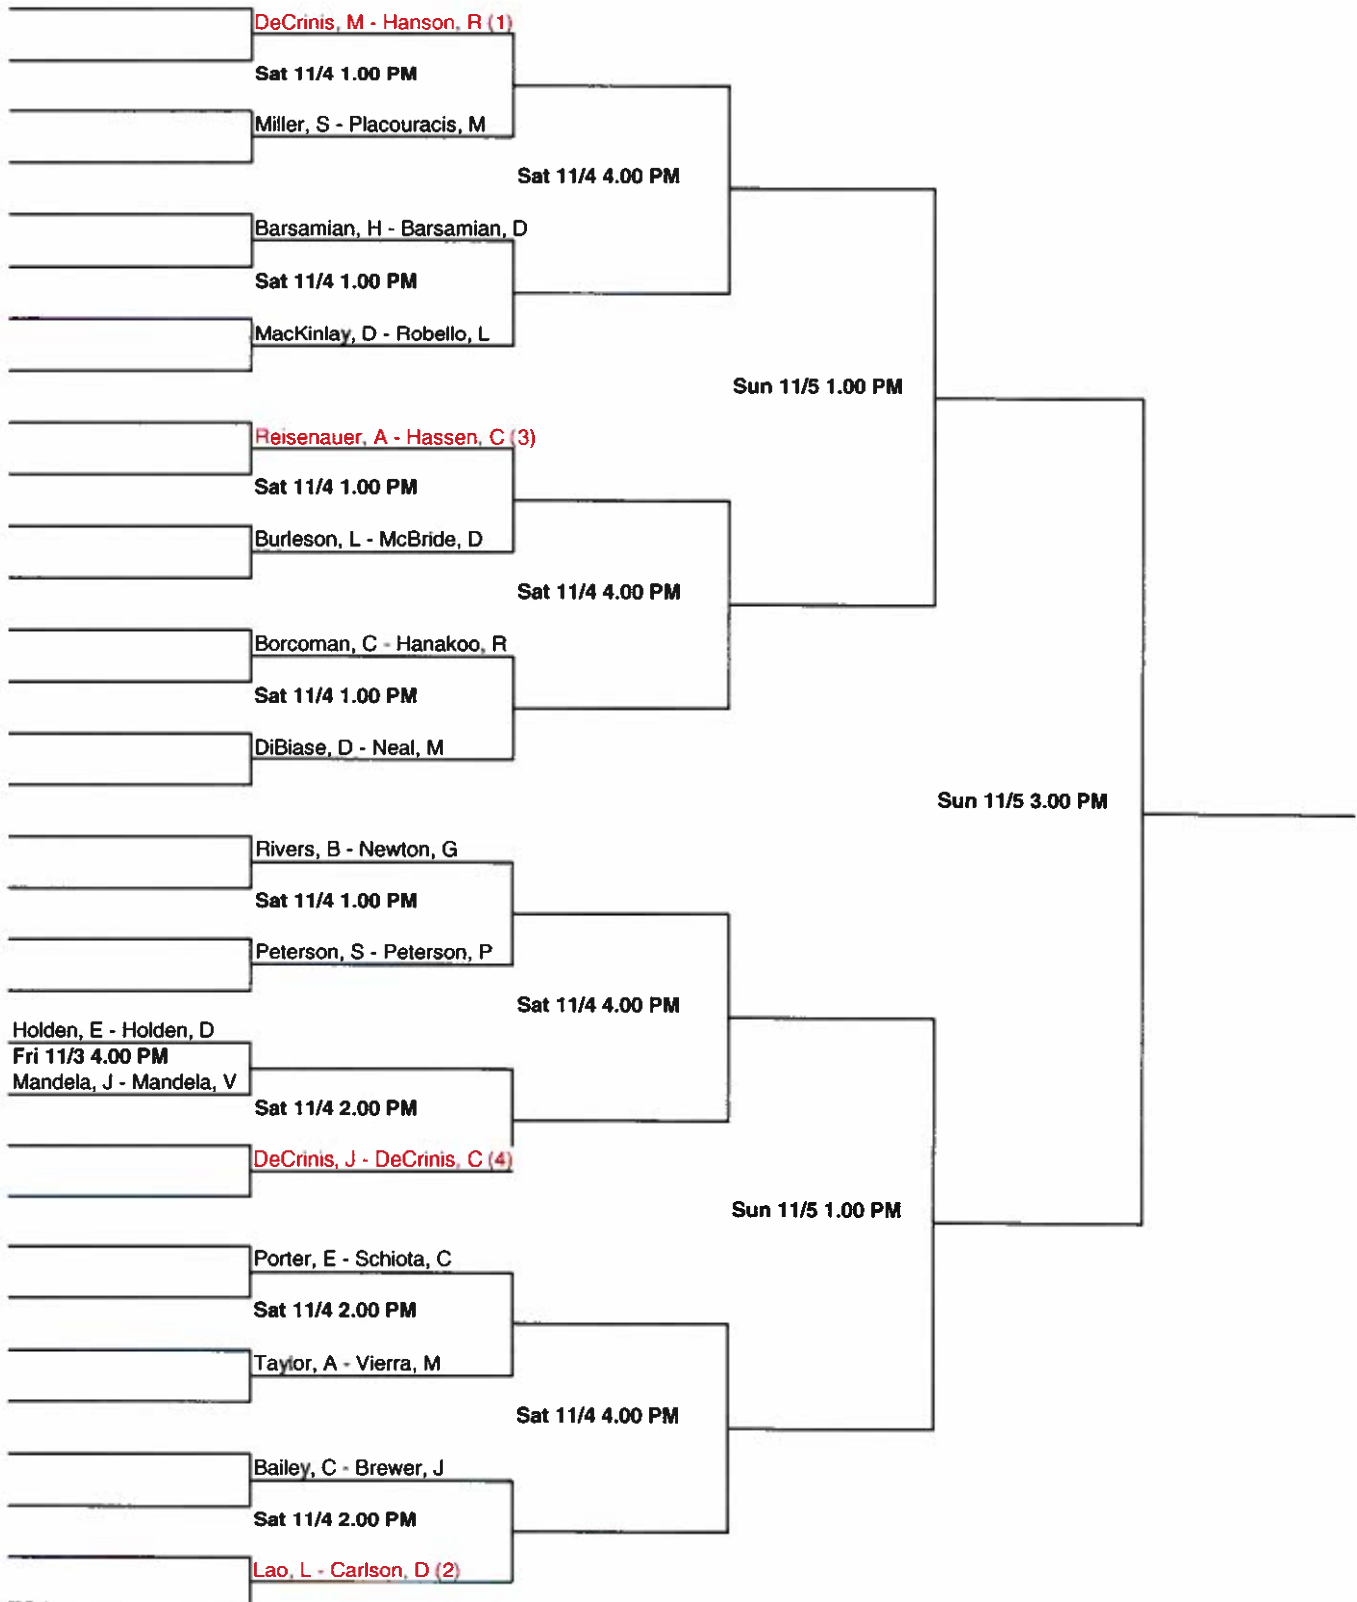

2017 WAILEA FALL DOUBLES, 7.0 MEN'S DOUBLES

2017 WAILEA FALL DOUBLES, MEN'S 8.0 DOUBLES

2017 WAILEA FALL DOUBLES, MEN'S 9.0 DOUBLES

2017 WAILEA FALL DOUBLES WOMEN'S 6.0 DOUBLES

2017 WAILEA FALL DOUBLES WOMEN'S 7.0 DOUBLES

Sun 11/5 1.00 PM

Lau, Jonathan - Pham, Catherine

Sat 11/4 1.00 PM

Prince, Scott - Prince, Gaela

Sun 11/5 3.00 PM

Fabry, Jaz - Dionne, Valerie

Sat 11/4 1.00 PM

Sakakihara, Scott - Cerizo, Charina

Sun 11/5 1.00 PM

Drake, Sean - Harney, Allyson

Sat 11/4 1.00 PM

Linder, Tony - Limnder, Nancy

2017 WAILEA FALL DOUBLES, 7.0 MIXED

2017 WAILEA FALL DOUBLES 8.0 MIXED

2017 WAILEA FALL DOUBLES 9.0 MIXED