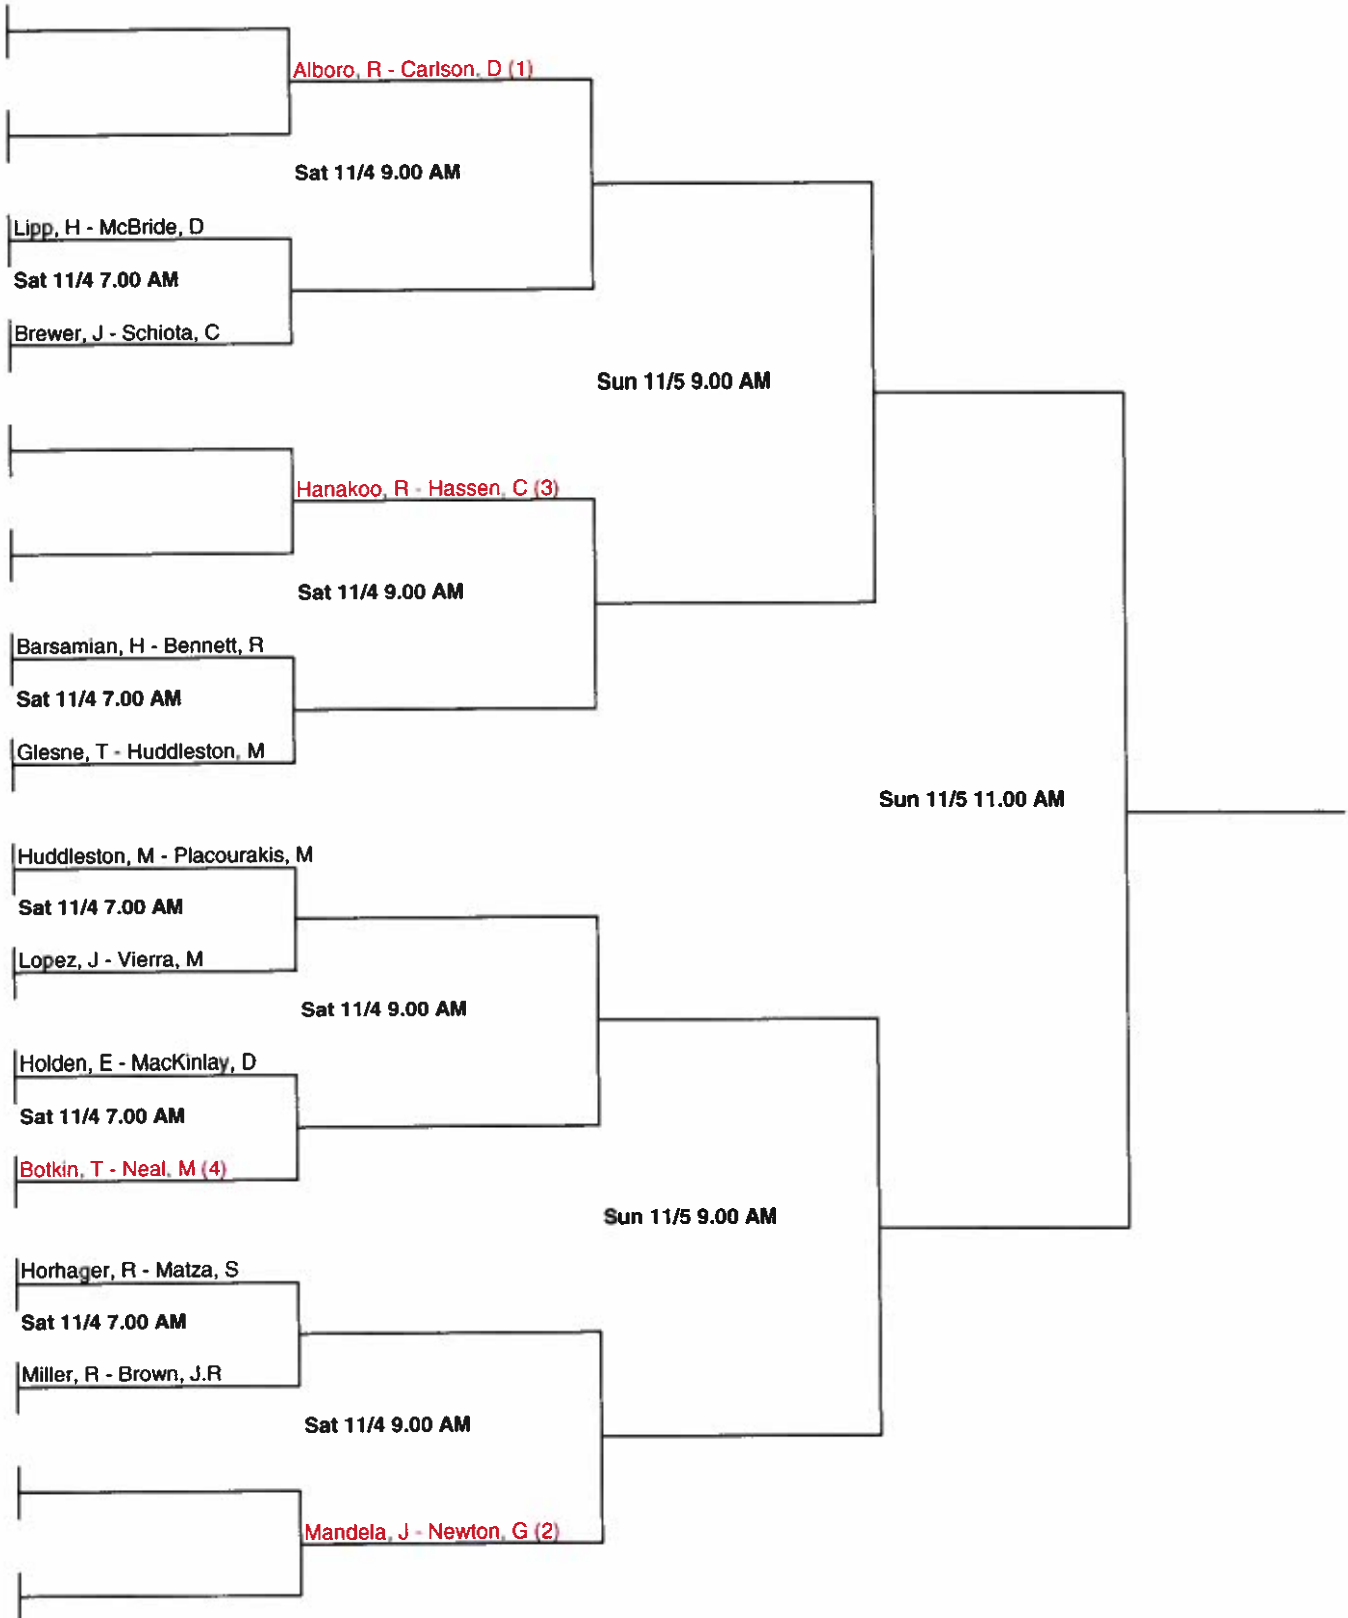

2017 WAILEA FALL DOUBLES, 7.0 MEN'S DOUBLES

2017 WAILEA FALL DOUBLES, MEN'S 8.0 DOUBLES

2017 WAILEA FALL DOUBLES, MEN'S 9.0 DOUBLES

2017 WAILEA FALL DOUBLES WOMEN'S 6.0 DOUBLES

2017 WAILEA FALL DOUBLES WOMEN'S 7.0 DOUBLES

Sun 11/5 1.00 PM

Lau, Jonathan - Pham, Catherine

Sat 11/4 1.00 PM

Prince, Scott - Prince, Gaela

Sun 11/5 3.00 PM

Fabry, Jaz - Dionne, Valerie

Sat 11/4 1.00 PM

Sakakihara, Scott - Cerizo, Charina